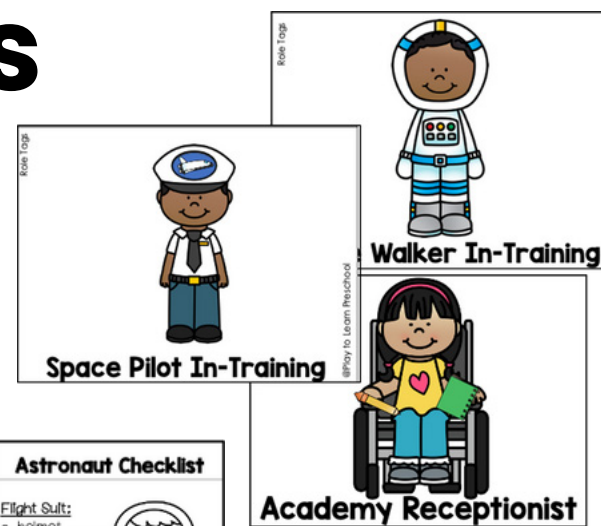

➤ **Signs**

➤ **Labels**

➤ **Role-Play Name Tags**

➤ **Emergent Writing**

➤ **Social Story**

**EVERYTHING
YOU NEED**

“This center was so much fun! A great way to introduce new skills.”

SPEND LESS TIME PLANNING &
MORE TIME TEACHING

“This was *by far* my students’ favorite activity in the dramatic play station.”

PROVIDE
PURPOSEFUL & ENGAGING
INSTRUCTION

DRAMATIC PLAY

ASTRONAUT SCHOOL

How to put on a space suit.

1. Not pull on the pants, then the boots.
2. Next, put on the jacket.
3. Then, put the helmet over your head.
4. Last, put your gloves on and you are ready to train for a space walk.