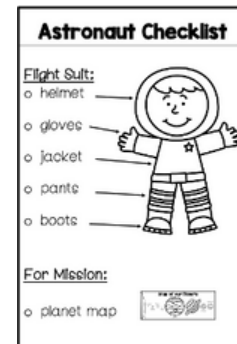

➤ **Signs**

➤ **Labels**

➤ **Role-Play Name Tags**

➤ **Emergent Writing**

➤ **Social Story**

**EVERYTHING
YOU NEED**

“This center was so much fun! A great way to introduce new skills.”

SPEND LESS TIME PLANNING &
MORE TIME TEACHING

“This was *by far* my students’ favorite activity in the dramatic play station.”

PROVIDE
PURPOSEFUL & ENGAGING
INSTRUCTION

DRAMATIC PLAY

ASTRONAUT SCHOOL

How to put on a space suit.

1. Not pull on the pants, then the boots.
2. Next, put on the jacket.
3. Then, put the helmet over your head.
4. Last, put your gloves on and you are ready to train for a space walk.